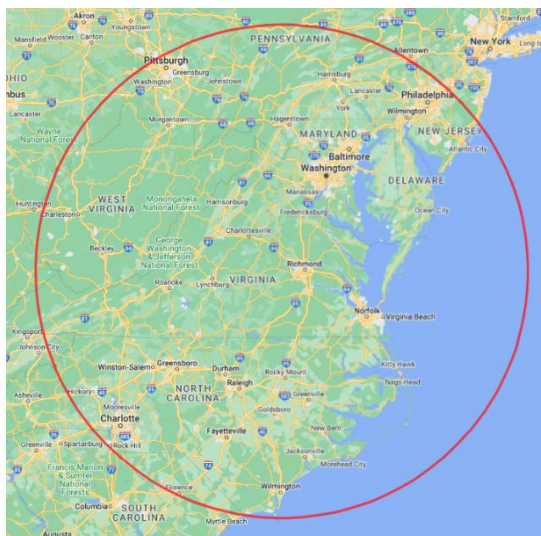

From the PVRC Treasurer – Ted WA3AER

PVRC has chosen not to implement an annual dues requirement. We depend on the generosity of all our club members to finance our annual budget. In addition, active PVRC members are expected to participate and submit logs for at least two PVRC Club Competition contests per year.

When contemplating your donation to PVRC, each member should consider the benefit you are receiving from PVRC and its many opportunities for your personal growth in our wonderful hobby, then donate accordingly.

Direct donations to PVRC via Credit Card or PayPal may be made by clicking this "Donate" button and clicking the next Donate button that appears on your screen:

Donations to PVRC are not tax deductible

Eyeball QSO Directions

The latest info on local club meetings and get togethers will always be sent out on the [PVRC reflector](#) and posted on the PVRC [web site](#).