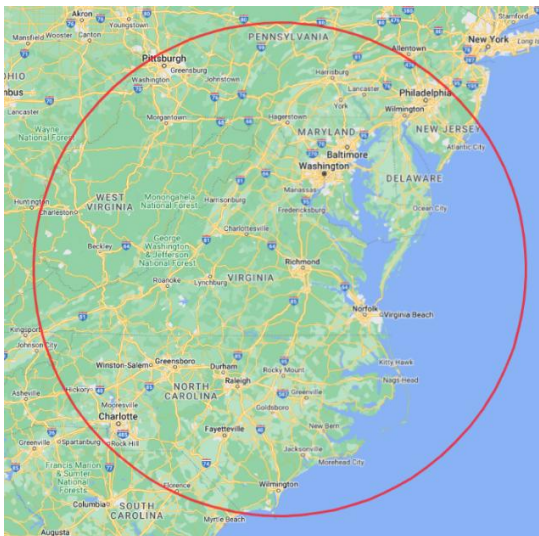

From the PVRC Treasurer – Ted WA3AER

PVRC has chosen not to implement an annual dues requirement. We depend on the generosity of all our club members to finance our annual budget. In addition, active PVRC members are expected to participate and submit logs for at least two PVRC Club Competition contests per year.

When contemplating your donation to PVRC, each member should consider the benefit you are receiving from PVRC and its many opportunities for your personal growth in our wonderful hobby, then donate accordingly.

Direct donations to PVRC via Credit Card or PayPal may be made by clicking this "Donate" button and clicking the next Donate button that appears on your screen:

Donations to PVRC are not tax deductible

Eyeball QSO Directions

The latest info on local club meetings and get togethers will always be sent out on the [PVRC reflector](#) and posted on the PVRC [web site](#).