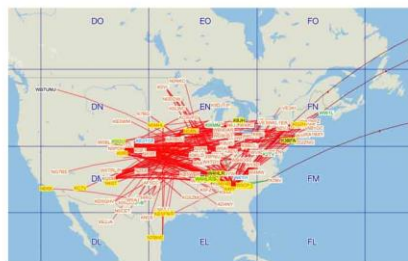

PVRC 6 Meter DXCC Standings – Frank W3LPL

Below are the 6M DXCC totals for PVRC members, transcribed from the ARRL [DXCC data](#) as of the 20th of each month or so. Thanks to Frank for the data each month to make this a regular feature. Please report any omissions or errors to [Frank](#).

CALL	DXCC	CALL	DXCC	CALL	DXCC
N4BAA	190	K5EK	140	ZP6CW	116
K1HTV	181	N4TL	134	K1GG	115
AE3T	174	KG7H	133	N4DB	113
W3UR	173	K4SN	131	W3EKT	111
W4DR	173	N3OC	128	W4VIC	111
W3BTX	172	N3NT	127	K5ESW	111
W3LPL	169	W0VTT	126	K3AJ	110
AB3CV	164	W3XY	126	W4PK	109
K4SO	159	K3XA	125	K6ND	107
W3IP	157	K5VIP	124	W2YE	106
W3KX	154	KM3T	123	N4VA	106
W3LL	152	N4PY	123	N3DB	103
K4CIA	152	N4JQQ	123	W3OR	103
N4MM	152	W3DF	121	K3ZO	103
N2QT	150	AK3E	120	W4FQT	102
K3SX	148	N3MK	117	W3XO	100
WX4G	140	K3WC	117	W4TJ	100

Six Meter DX

Guide