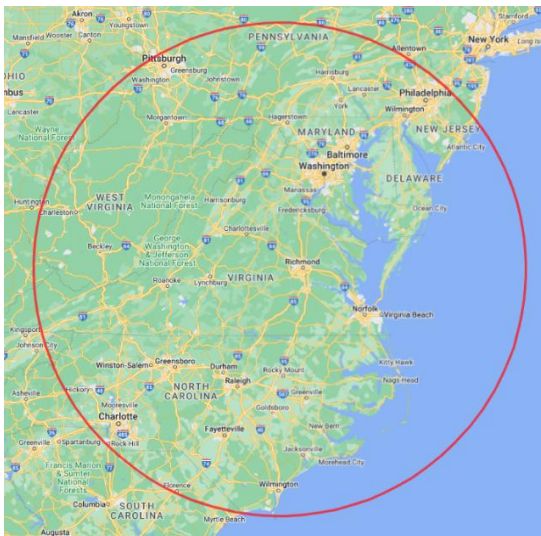

From the PVRC Treasurer – Ted WA3AER

PVRC has chosen not to implement an annual dues requirement. We depend on the generosity of all our club members to finance our annual budget. In addition, active PVRC members are expected to participate and submit logs for at least two PVRC Club Competition contests per year.

When contemplating your donation to PVRC, each member should consider the benefit you are receiving from PVRC and its many opportunities for your personal growth in our wonderful hobby, then donate accordingly.

Direct donations to PVRC via Credit Card or PayPal may be made by clicking this "Donate" button and clicking the next Donate button that appears on your screen:

Donations to PVRC are not tax deductible

Eyeball QSO Directions

The latest info on local club meetings and get togethers will always be sent out on the [PVRC reflector](#) and posted on the PVRC [web site](#).